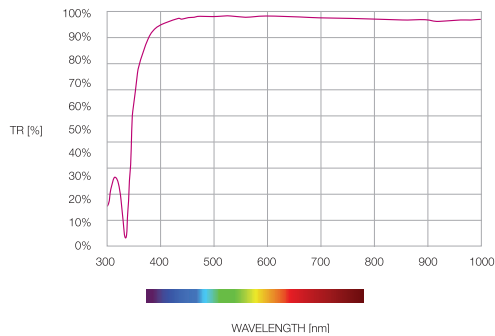

VGL is a modified version of the standard Vega98 material, now bringing the high efficiency of a silver-based coating to agricultural applications. Thanks to the highest uniformly reflectivity in the entire visible range (380-780 nm), this material is suitable for all LED packages and for many crops with various requirements of light wavelengths for photosynthesis. The stability of Vega Green LED has been improved in comparison to standard Vega98 to increase the range of designs where this material can be deployed.

VEGA GREEN LED SPECTRAL REFLECTANCE

SPECTRAL DATA GRAPH

— VGL98

— VGL98

— Chlorophyll-b

— Chlorophyll-a

— Phytochrome

— Deep Red