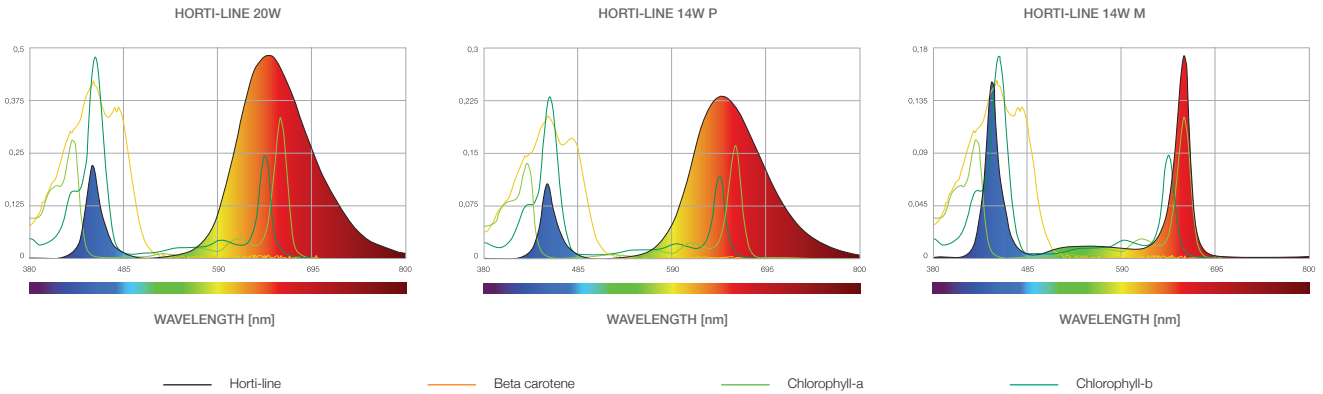

SPECTRAL DISTRIBUTION

L119 – ENG – 06/2020

Almeco SpA

Via della Liberazione 15
20098 San Giuliano M.se (Mi) - Italy
T +39 02 988963 1
F +39 02 988963 99
almeco@almecogroup.com

Almeco GmbH

Claude Breda Strasse, 3
D-06406 Bernburg - Germany
T +49 3471 3465500
F +49 3471 3465509
info.de@almecogroup.com

Almeco USA Inc.

1610 Spectrum Drive
Lawrenceville, GA 30043 - USA
T +1 770 449 3454
F +1 770 449 3677
info@almecousa.com