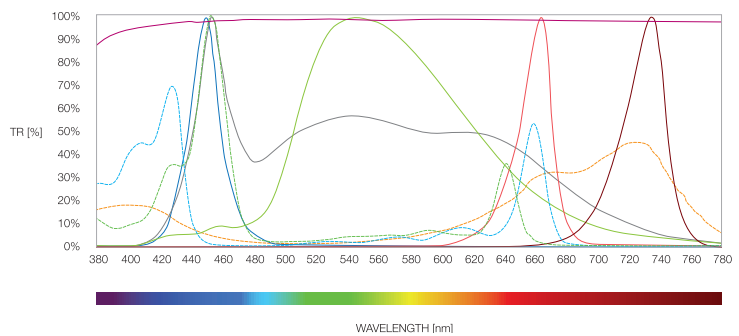

VGL is a modified version of the standard Vega98 material, now bringing the high efficiency of a silver-based coating to agricultural applications. Thanks to the highest uniformly reflectivity in the entire visible range (380-780 nm), this material is suitable for all LED packages and for many crops with various requirements of light wavelengths for photosynthesis. The stability of Vega Green LED has been improved in comparison to standard Vega98 to increase the range of designs where this material can be deployed.

VEGA GREEN LED SPECTRAL REFLECTANCE

SPECTRAL DATA GRAPH

— VGL98

— VGL98

— Chlorophyll-b

— Chlorophyll-a

— Phytochrome

— Deep Red